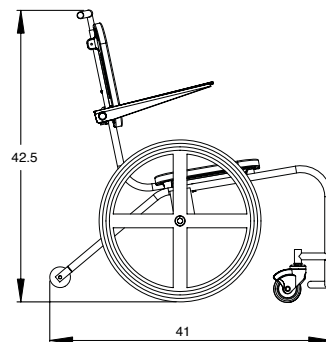

# Mobile Aquatic Chair (MAC)

Mobile Aquatic Chairs (MAC) are essential for facilities utilizing a ramp, zero-depth entry or movable floor. The MAC is built specifically for use in aquatic environments, and with proper maintenance will look great for years to come.

- Rear stabilizing wheels provide increased stability when the chair is in the water
- Unibody frame construction for increased durability
- Arm rests flip up for easy transfer on and off the chair
- Powder-coated stainless steel frame resists corrosion
- 18" (46 cm) sturdy, rotomolded plastic seat provides safe transfer support
- 300 lb/136kg weight capacity

Model No.	Description	Shipping			
		Weight	Length	Width	Height
AC0000	MAC (Mobile Aquatic Chair)	60 lbs	43"	25"	22"
		27kg	109cm	64cm	56cm

Seat is 15" deep and 18" wide