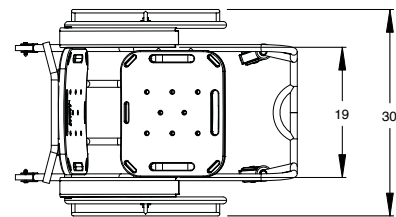

# Mobile Aquatic Chair (MAC)

Mobile Aquatic Chairs (MAC) are essential for facilities utilizing a ramp, zero-depth entry or movable floor. The MAC is built specifically for use in aquatic environments, and with proper maintenance will look great for years to come.

- Rear stabilizing wheels provide increased stability when the chair is in the water
- Unibody frame construction for increased durability
- Arm rests flip up for easy transfer on and off the chair
- Powder-coated stainless steel frame resists corrosion
- 18" (46 cm) sturdy, rotomolded plastic seat provides safe transfer support
- 300 lb/136kg weight capacity

Model No.	Description	Shipping			
		Weight	Length	Width	Height
AC0000	MAC (Mobile Aquatic Chair)	60 lbs	43"	25"	22"
		27kg	109cm	64cm	56cm

Seat is 15" deep and 18" wide