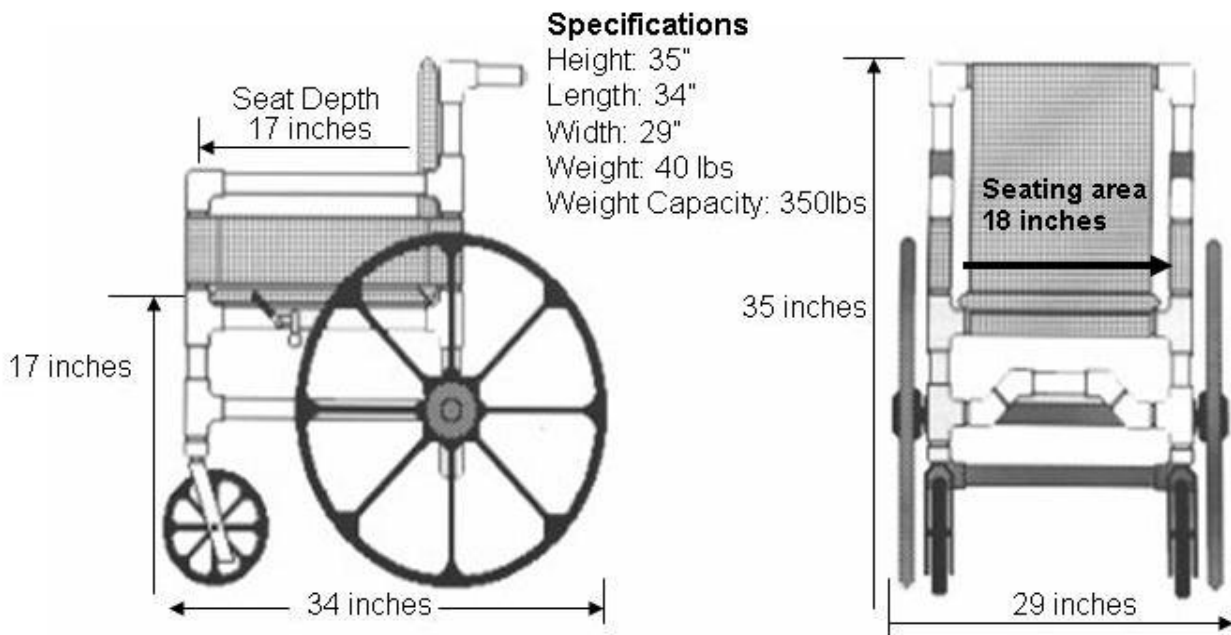

## AquaTrek Aquatic Wheel Chair (AQ-250PC-WC)

- Durable and Lightweight
- 7 & 24 inch Mag Wheels
- Reduced Seat Depth for Proper Posture
- Totally Submersible
- Safe & Comfortable
- Stainless Steel Fasteners
- Stainless Steel Axle
- Full One-Year Warranty
- Black Graphite Hand Rings
- Open Swing Arm
- Retractable Foot Rest
- Additional options
  - Seat Belt
  - Shoulder Harness
  - Anti-Tip wheels

All **AQUATREK** aquatic wheelchair models are designed for use in and around water. Its unique design allows full usage in swimming pools, spas, splash pads, leisure rivers and showers. Its construction from PVC plastic and stainless steel fasteners makes it both durable and non-corrosive.